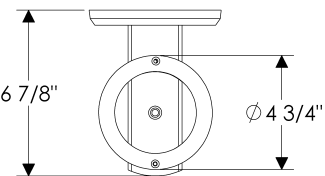

Wall Sconce

WS405 Post-Ring Sconce with E403 Square Escutcheon
 5 1/2" x 8 5/8" x 6 7/8" \$ 1655.00

Weight: 11 lbs.

- 1 incandescent or compact fluorescent type A bulb.
- 100 watts maximum.
- Bulb not included.
- Price includes glass shade (Globe 001).

WS405 Post-Ring Sconce with E419 Round Escutcheon
 6 1/2" x 9 1/8" x 6 7/8" \$ 1655.00

Weight: 11 lbs.

- 1 incandescent or compact fluorescent type A bulb.
- 100 watts maximum.
- Bulb not included.
- Price includes glass shade (Globe 001).