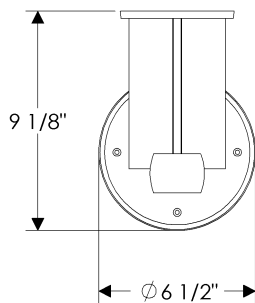

Wall Sconce

WS405 Post-Ring Sconce with E403 Square Escutcheon
 5 1/2" x 8 5/8" x 6 7/8" \$ 1655.00

Weight: 11 lbs.

- 1 incandescent or compact fluorescent type A bulb.
- 100 watts maximum.
- Bulb not included.
- Price includes glass shade (Globe 001).

WS405 Post-Ring Sconce with E419 Round Escutcheon
 6 1/2" x 9 1/8" x 6 7/8" \$ 1655.00

Weight: 11 lbs.

- 1 incandescent or compact fluorescent type A bulb.
- 100 watts maximum.
- Bulb not included.
- Price includes glass shade (Globe 001).