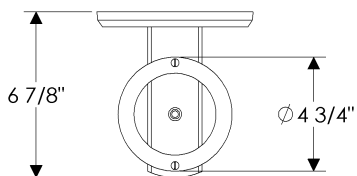

- All finishes are priced the same.
- Specify metal, patina, and escutcheon.
- Fixtures are UL rated for indoor and outdoor damp locations. A damp location is a protected area that is subject to moisture; such as under the eave of a roof.
- See page T/// for electrical box location.
- Support blocking in wall is recommended.

Wall Sconce

WS405 Post-Ring Sconce with E403 Square Escutcheon
 5 1/2" x 8 5/8" x 6 7/8" \$ 1655.00

Weight: 11 lbs.

- 1 incandescent or compact fluorescent type A bulb.
- 100 watts maximum.
- Bulb not included.
- Price includes glass shade (Globe 001).

WS405 Post-Ring Sconce with E419 Round Escutcheon
 6 1/2" x 9 1/8" x 6 7/8" \$ 1655.00

Weight: 11 lbs.

- 1 incandescent or compact fluorescent type A bulb.
- 100 watts maximum.
- Bulb not included.
- Price includes glass shade (Globe 001).