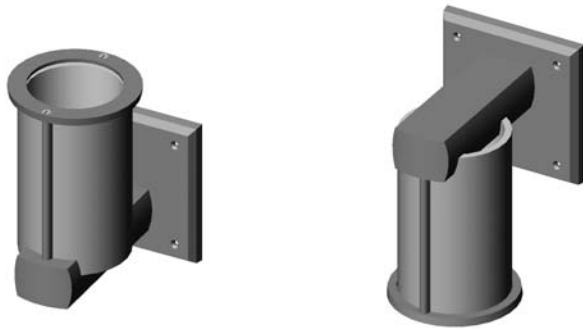

- All finishes are priced the same.
- Specify metal, patina, and escutcheon.
- Fixtures are UL rated for indoor and outdoor damp locations. A damp location is a protected area that is subject to moisture; such as under the eave of a roof.
- See page T/// for electrical box location.
- Support blocking in wall is recommended.

Wall Sconce

WS405 Post-Ring Sconce with E403 Square Escutcheon
 5 1/2" x 8 5/8" x 6 7/8" \$ 1655.00

Weight: 11 lbs.

- 1 incandescent or compact fluorescent type A bulb.
- 100 watts maximum.
- Bulb not included.
- Price includes glass shade (Globe 001).

WS405 Post-Ring Sconce with E419 Round Escutcheon
 6 1/2" x 9 1/8" x 6 7/8" \$ 1655.00

Weight: 11 lbs.

- 1 incandescent or compact fluorescent type A bulb.
- 100 watts maximum.
- Bulb not included.
- Price includes glass shade (Globe 001).