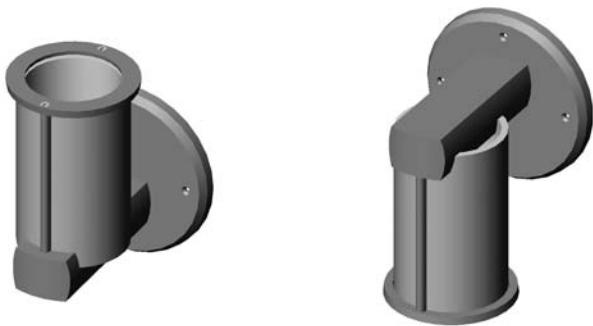

- All finishes are priced the same.
- Specify metal, patina, and escutcheon.
- Fixtures are UL rated for indoor and outdoor damp locations. A damp location is a protected area that is subject to moisture; such as under the eave of a roof.
- See page T/// for electrical box location.
- Support blocking in wall is recommended.

Wall Sconce

WS405 Post-Ring Sconce with E403 Square Escutcheon
 5 1/2" x 8 5/8" x 6 7/8" \$ 1655.00

Weight: 11 lbs.

- 1 incandescent or compact fluorescent type A bulb.
- 100 watts maximum.
- Bulb not included.
- Price includes glass shade (Globe 001).

WS405 Post-Ring Sconce with E419 Round Escutcheon
 6 1/2" x 9 1/8" x 6 7/8" \$ 1655.00

Weight: 11 lbs.

- 1 incandescent or compact fluorescent type A bulb.
- 100 watts maximum.
- Bulb not included.
- Price includes glass shade (Globe 001).