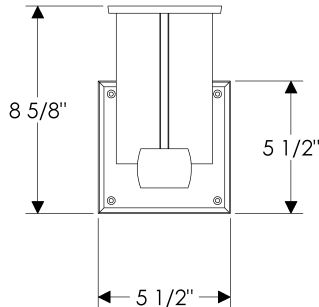

- All finishes are priced the same.
- Specify metal, patina, and escutcheon.
- Fixtures are UL rated for indoor and outdoor damp locations. A damp location is a protected area that is subject to moisture; such as under the eave of a roof.
- See page T/// for electrical box location.
- Support blocking in wall is recommended.

Wall Sconce

WS405 Post-Ring Sconce with E403 Square Escutcheon
 5 1/2" x 8 5/8" x 6 7/8" \$ 1655.00

Weight: 11 lbs.

- 1 incandescent or compact fluorescent type A bulb.
- 100 watts maximum.
- Bulb not included.
- Price includes glass shade (Globe 001).

WS405 Post-Ring Sconce with E419 Round Escutcheon
 6 1/2" x 9 1/8" x 6 7/8" \$ 1655.00

Weight: 11 lbs.

- 1 incandescent or compact fluorescent type A bulb.
- 100 watts maximum.
- Bulb not included.
- Price includes glass shade (Globe 001).